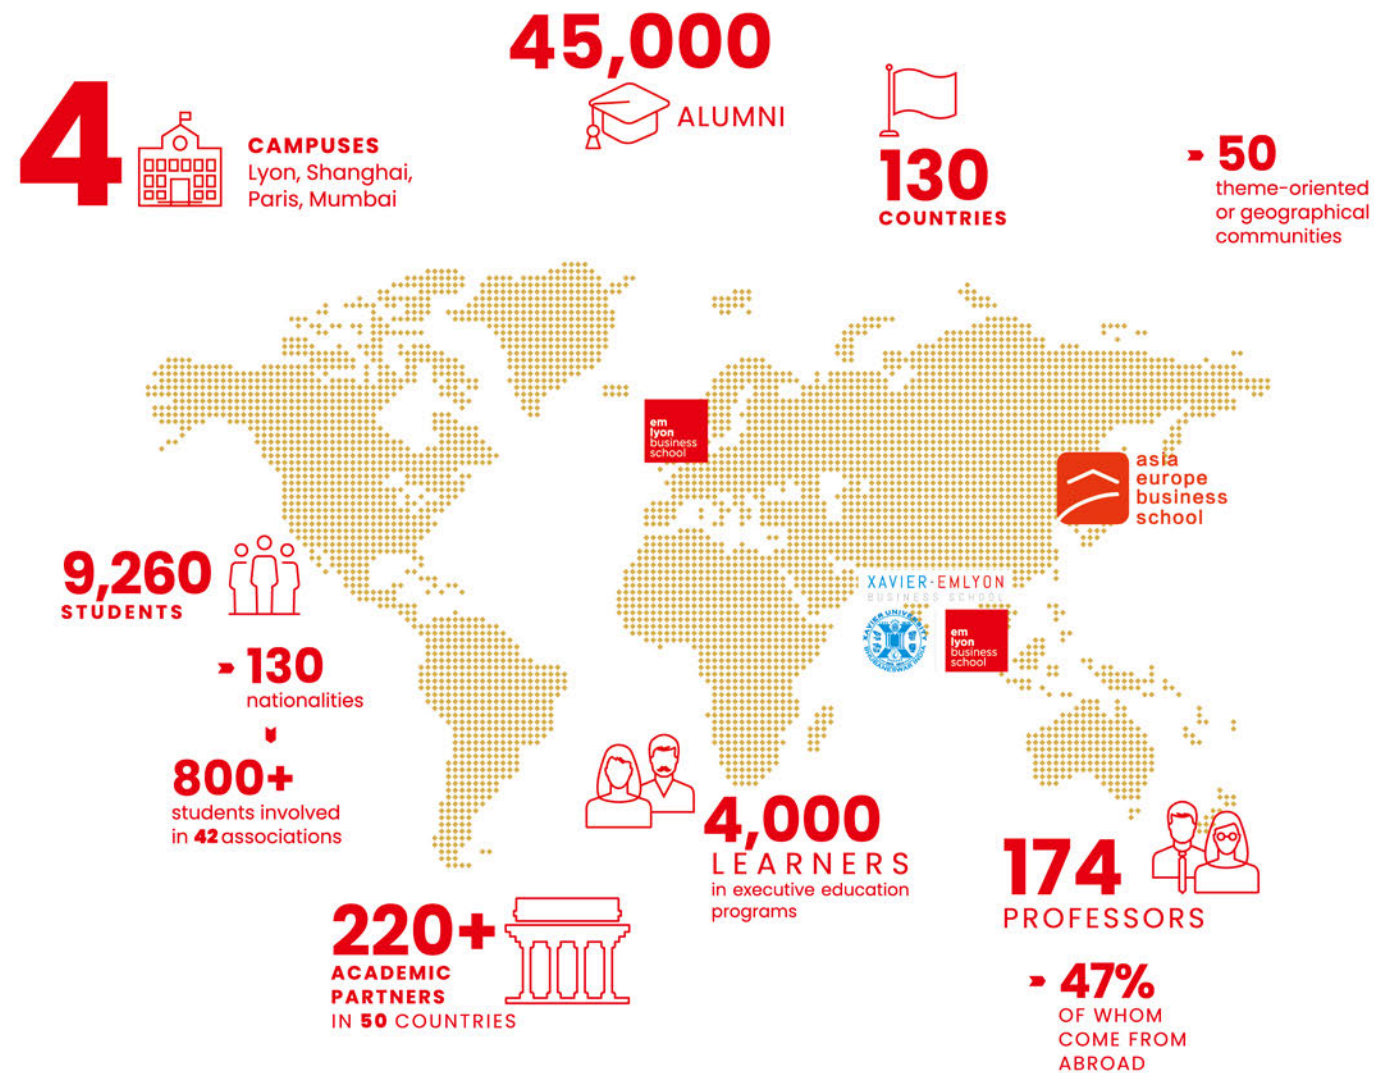

# emlyon business school community

em  
lyon  
business  
school

we are  
makers

Founded in 1872, **emlyon** business school is a prestigious international institution with a stellar global reputation. The school currently hosts 9,260 undergraduate and graduate students from 130 countries and regions, along with more than 4,000 executive education participants. Its four strategically located campuses are in Lyon, Paris, Shanghai and Mumbai. The school has also forged strong academic partnerships with 220 top universities and institutions worldwide. To date, **emlyon** has cultivated a network of 45,000 alumni spread across 130 countries and regions, making significant contributions to a wide range of industries.